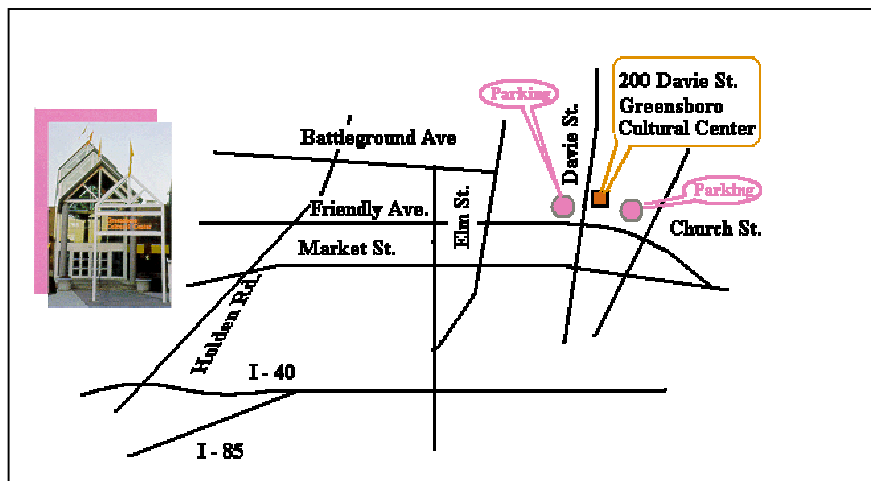

### (The Year of the Rat 2008 Chinese New Year Festival)

- 日期(Date): 2008年2月9日, 星期六(Saturday, Feb. 9, 2008)。
- 时间(Time): 11: 00AM—4: 00PM, 庆祝活动 (Festival)
- 地点(Place): 绿堡文化中心(Greensboro Cultural Center), 200 N Davie Street, Greensboro, NC  
免费停车(Free parking in Church St. Parking Deck)
- 方向(Direction): 请看地图(See the map)
- 联络人(Contact): 钟音(Yin Zhong), 336-312-5612
- 庆祝内容  
(Programs) 舞狮, 民族舞蹈, 民族音乐, 儿童表演, 中华文化及风光展示, 工艺品, 游戏, 中华食品  
(Traditional Lion Dance, Chinese Folk Dances, Traditional Music, Chinese Cultural and Scenery Exhibits, Crafts, Games, Chinese Food)
- 组织与赞助  
(Sponsors) 绿堡中协(Greensboro Chinese Association), Greensboro City Arts-Parks & Recreation, North Carolina Arts Council, Community Foundation of Great Greensboro
- 义务人员  
(Volunteers) 我们需要多名义务工作人员, 您如果愿意帮助庆祝活动, 请与葛造坤(336-210-3725) 或刘伟(336-207-9610)联系, 谢谢。(We need some volunteers. If you are willing to help, please contact Zack Ge (336-210-3725, zge@rfmd.com ) or Chris Liu (336-207-9610). Thank you.)